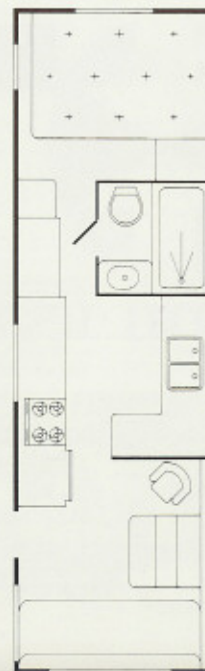

1978

TAKE IT... OR LEAVE IT! THE NEW HI-LO 28 FOOT TELESCOPING TRAVEL TRAILER

# HI-LO

Design innovation by HI-LO gives you new livability in a travel trailer that you can take anywhere and leave anywhere. The 2878 combines HI-LO's ease of towing with a new standard of comfort and roominess. HI-LO's biggest model is a travel trailer that's engineered for safe, stable handling on the road — that's planned for comfort and carefree living wherever you take it.

#### STANDARD EQUIPMENT

- Power hydraulic lift and battery
- Brushed chrome oven range and power hood
- 12V/110V/gas refrigerator
- Double stainless steel sink
- Drop leaf table
- Window drapes
- Flush toilet
- Tub/shower combination and water heater

#### MODEL 2878 SPECIFICATIONS

Length .....	28' 8"
Width .....	95"
Traveling Height .....	71"
Living Height (Inside) .....	78 1/4"
Total weight .....	4450 lbs.
Hitch weight .....	600 lbs.
Tire size .....	G78 x 14
Number of wheels .....	four
Gross axle weight rating .....	2900/2900
Gross vehicle weight rating .....	6000 lbs.
Bed size .....	44" x 84"