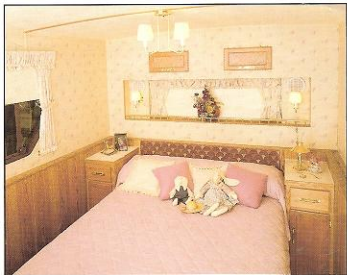

S - Standard O - Optional N - Not Available