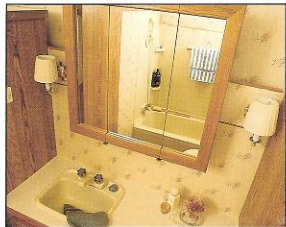

6'6" interior room height over fifth wheel area in raised position. Lowers to a low travel height of just 55" over fifth wheel plate.