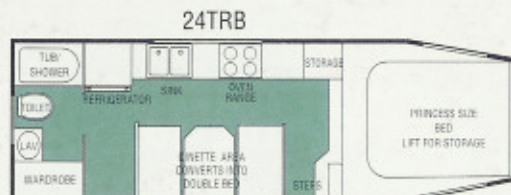

### GENERAL

Length	23'8"	23'8"
Width	93"	93"
Traveling Height	92"	92"
Interior Height	80"	80"
Axle Weight (lbs.) (approx.)	3600	3600
Hitch Weight (lbs.) (approx.)	640	640
Tire Size ST175/80R15	S	S
Sleeping Capacity	4	6

### SIZE

Dinette Bed Size	38x75	38x73
Lounge Bed Size	-	44x81
Princess Bed Size	60x75	60x75

S-Standard O-Optional

Note: All standard and optional features are available at the time of printing. TowLite, however, reserves the right to improve and/or modify its product, which may change the specifications, models and feature availability. Check with your local TowLite dealer for updated information.