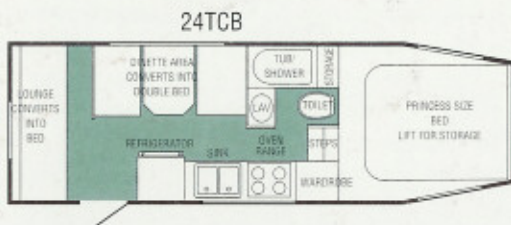

### GENERAL

Length	23'8"	23'8"
Width	93"	93"
Traveling Height	92"	92"
Interior Height	80"	80"
Axle Weight (lbs.) (approx.)	3600	3600
Hitch Weight (lbs.) (approx.)	640	640
Tire Size ST175/80R15	S	S
Sleeping Capacity	4	6

### SIZE

Dinette Bed Size	38x75	38x73
Lounge Bed Size	-	44x81
Princess Bed Size	60x75	60x75

S-Standard O-Optional

Note: All standard and optional features are available at the time of printing. TowLite, however, reserves the right to improve and/or modify its product, which may change the specifications, models and feature availability. Check with your local TowLite dealer for updated information.