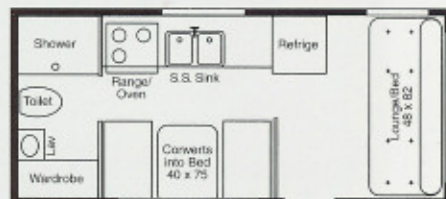

Specifications

Model No.	2100	2200	2500
Length	21'5"	22'5"	25'5"
Interior Height	76"	76"	76"
Exterior Width	94"	94"	94"
Travel Height	72"	72"	72"
UVW*	3200	3300	3700
Hitch Wt.*	500	550	500
Axle Wt.*	2700	2750	3400

Sleeping Area

	40/75	40/75	48/82
Dinette			
Lounge	48/82	60/82	30/75
Swing-Away Bunk	44/84	44/84	44/84

*Approx. Wt.

HI-LO

Breeze

2100

2200

2500