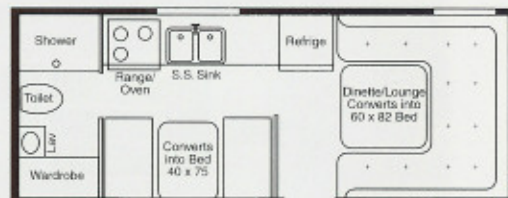

Specifications

Model No.	2100	2200	2500
Length	21'5"	22'5"	25'5"
Interior Height	76"	76"	76"
Exterior Width	94"	94"	94"
Travel Height	72"	72"	72"
UVW*	3200	3300	3700
Hitch Wt.*	500	550	500
Axle Wt.*	2700	2750	3400

Sleeping Area

	40/75	40/75	48/82
Dinette			
Lounge	48/82	60/82	30/75
Swing-Away Bunk	44/84	44/84	44/84

*Approx. Wt.

HI-LO

Breeze

2100

2200

2500