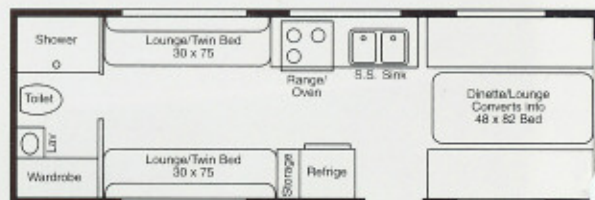

Sleeping Area

	40/75	40/75	48/82
Dinette			
Lounge	48/82	60/82	30/75
Swing-Away Bunk	44/84	44/84	44/84

*Approx. Wt.

HI-LO

Breeze

2100

2200

2500