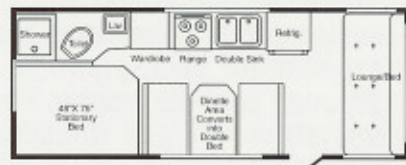

24TB

TowLite

500 S. Main St.
Bellville, OH 44813

419-883-3000

6 Year Limited Warranty on Lifting System

TowLite warrants to the original purchaser that it will replace (through its authorized service centers) any part of your TowLite hydraulic lifting system (excluding the battery) which becomes broken or inoperative due to defects in material or workmanship within six years from date of original purchase. In addition, TowLite warrants that it will repair or replace (through its authorized service centers) any part of your TowLite travel trailer found defective due to defects in material or workmanship within 12 months from date of original purchase. (Components such as tires, running gear, power converter, battery, plumbing & electrical fixtures, refrigerator, range, etc. are subject to separate warranties issued by other manufacturers.)