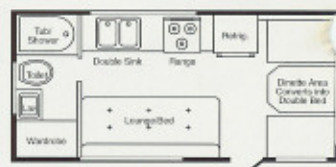

TOWLITE SPECIFICATIONS

Description	18TL & TD	21TL & TD	24TL, TD, & TB
Hydraulic Lift System	S	S	S
Battery 12V Heavy Duty	S	S	S
30 AMP Converter	S	S	S
Keyed Security Dead Bolt	S	S	S
Henschen Rubber Suspension	S	S	S
Running Gear	Tandem	Tandem	Tandem
10" Electric Brakes	Both Axles	Both Axles	Both Axles
Designer Sport Wheels	S	S	S
Range Top	3 Burner	3 Burner	3 Burner
Stainless Steel Sink	Single	Double	Double
Fresh Water Tank	30 Gal.	30 Gal.	30 Gal.
Demand Water System	S	S	S
Automatic Changeover Regulator	O	O	O
Skylight Roof Vent	2	3	3
Sun Shade Front Window	S	S	S
Flush Toilet	S	S	S
Tub/Shower (w/Water Heater)	S	S	S¹
Holding Tank-2	S	S	S
Furnace	12,000 BTU	16,000 BTU	16,000 BTU
Dometic Refrigerator - 3 Way	S	S	S
Lightweight Awning	O	O	O
14 ft. Retractable Awning	N/A	O	O
Double 20 lb. Gas Bottles	S	S	S
LP Gas Bottle Cover	S	S	S
Oven	N/A	N/A	O
Dometic Air Conditioner 13,500 BTU	O	O	O
TV Antenna	O	O	O
Swing-Away Front Bunk	O	O	O
Stabilizer Jacks	O	O	O
Spare Tire Package ST175/80R13	S	S	S
Rear Bumper Storage	O	O	O
Side Storage Pod	O	O	O
Cutting Board Single Sink Cover	O	O	O
Outside Kitchen	S	S	S
Outside Light	S	S	S
Entry Step	1-Step	1-Step	2-Step
Manual Lift System - Backup	O	O	O

GENERAL SPECIFICATIONS

Length	18'10"	20'11"	23'11"
Width	93"	93"	93"
Traveling Height	69^{1/4}"	69^{1/4}"	71^{1/4}"
Interior Height	75^{1/2}"	75^{1/2}"	75^{1/2}"
Axle Weight (lbs.) (Approx.)	2266	2410	2783
Hitch Weight (lbs.) (Approx.)	300	350	400
Unloaded Vehicle Weight	2566	2760	3183
Tire Size	13"	13"	13"
Sleeping Capacity	4-6	4-6	4-6 (6-8TB)

SLEEPING AREA	18TL	18TD	21TL	21TD	24TL & TD	24TB¹
Dinette Bed Size	39"x74"	43"x75"	39"x74"	48"x75"	39"x74"	39"x74"
Lounge Bed Size	43"x75"	43"x75"	43"x75"	43"x75"	50"x81" 75"x81"^{TD}	48"x81"
Bunk Bed Size	40"x84"	40"x84"	44"x84"	44"x84"	44"x84"	40"x84"