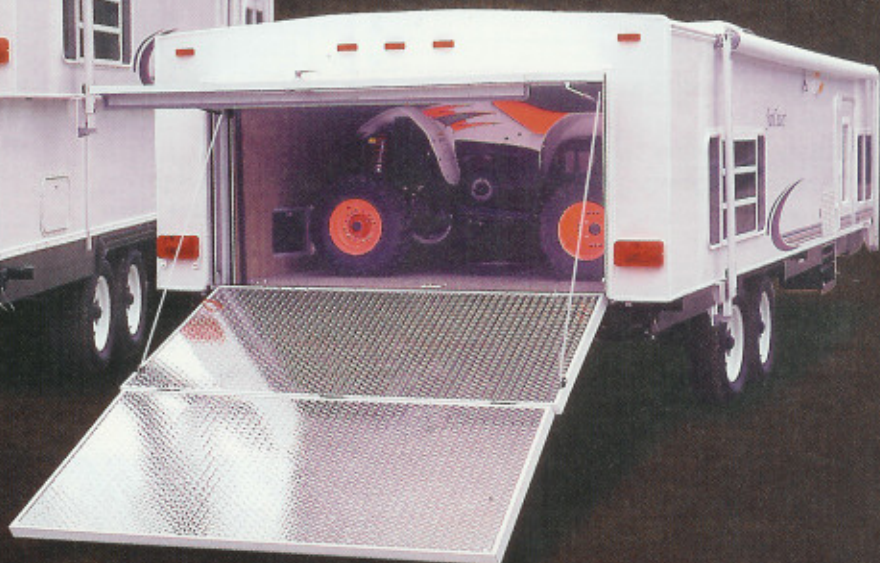

## FunChaser

SPACIOUS INTERIOR SLEEPS 4

Hi-Lo's innovative design provides a lower center of gravity, making a safer, more stable towing trailer. Hi-Lo puts that principle in motion with its **FunChaser model**, which allows you to bring along your motorcycles, ATV's or many other vacation enhancing toys. The spring assisted two piece rear door raises or lowers effortlessly, allowing you to drive right into the 88" x 120" garage. The top section then lowers in seconds with the flip of a switch, reducing air drag for improved fuel efficiency, and lowering the center of gravity for a safer, more stable ride; and at your destination it raises for comfortable living in only seconds. Hi-Lo's limited lifetime warranty on the lift system assures you of years of trouble free fun, and the safest, most fuel-efficient travel trailer money can buy.

### GENERAL SPECIFICATIONS

Length	29'10"
Width	100"
Traveling Height*	78"
Interior Height	78"
UVW (unloaded vehicle wt.)	4666
GVWR	7500
GAWR	3500/3500
Axle Wt.(lbs approx.)	3066
Hitch Wt.(lbs. Approx.)	800
No. of Wheels	4
Tire Size	15"
Sleeping Capacity*	2-4
Refrigerator	4Cu'
Holding Tanks (Tot. Gal.)	47