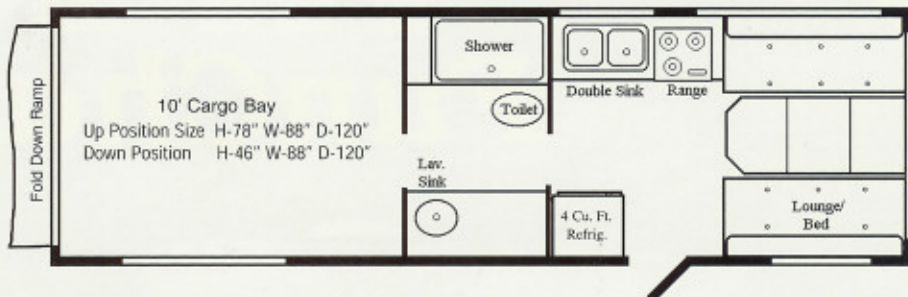

S - Standard O - Optional N - Not Available

All standard and optional features are available at the time of printing. Hi-Lo, however, reserves the right to improve and or modify the product, which may change the specifications, models, and features availability. Check with your local Hi-Lo dealer for updated information.

Lifetime Limited Warranty on Lifting System

TowLite warrants to the original purchaser that it will repair or replace (through its authorized service centers) any part of your TowLite hydraulic lifting system (excluding the battery) which becomes broken or inoperative due to defects in material or workmanship. In addition, TowLite warrants that it will repair or replace (through its authorized service centers) any part of your TowLite travel trailer found defective due to defects in material or workmanship within 12 months from date of original purchase. (Components such as tires, running gear, power converter, battery, plumbing & electrical fixtures, refrigerator, range, etc. are subject to separate warranties issued by other manufacturers.)

Comfort, convenience and utility combine to make the 2901TT the smart choice for active families.

BED SIZE

Swing Away Bed-----	44"x84"
Dinette-----	60"x88"

GENERAL SPECIFICATIONS

Length	29'10"
Width	100"
Traveling Height*	78"
Interior Height	78"
UVW (unloaded vehicle wt.)	4666
GVWR	7500
GAWR	3500/3500
Axle Wt.(lbs approx.)	3066
Hitch Wt.(lbs. Approx.)	800
No. of Wheels	4
Tire Size	15"
Sleeping Capacity*	2-4
Refrigerator	4Cu'
Holding Tanks (Tot. Gal.)	47

*Sofa/lounge can be used to increase sleeping capacity